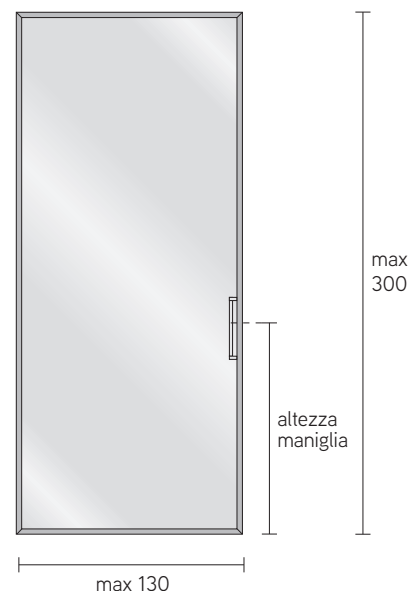

SCORREVOLE / SLIDING DOOR

ABBINAMENTI CON STIPITI, MECCANISMI E BINARI MATCHING WITH DOOR JAMBS, MECHANISMS AND RAILS

ANTA BATTENTE / WING DOOR	ANTA A SCOMPARSA / POCKET DOOR	ANTA SCORREVOLE / SLIDING DOOR
Stipite immurato / Built-in door jamb	Filo Muro	Binari / Rails
Tira-Spingi	Stipite Arc / Arc door jamb	
Stipite Basic / Basic door jamb	Stipite Basic / Basic door jamb	
Arc