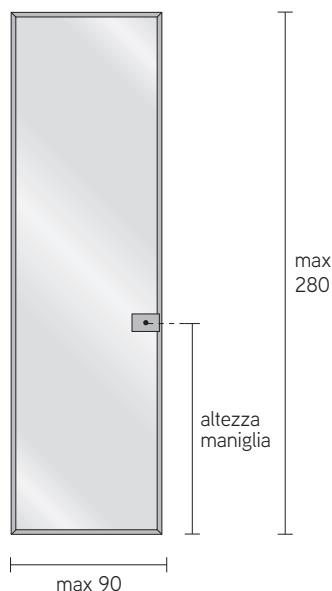

INFO TECNICHE LUNA

DATA SHEET

Porta battente

Telaio in estruso di alluminio disponibile nelle finiture Anodizzato Titanio, Laccati Opachi e Laccati Speciali. È tagliato a 45° e assemblato con squadrette a scomparsa, completamente smontabile.

Porta scorrevole/scomparsa

Completa di telaio e pannello con una maniglia per lato, senza traversi.

Wing door

Frame is in extruded aluminium, available in Anodizzato Titanio, Matt Lacquered and Special Lacquered. It's cut at 45° and assembled thanks to hidden brackets; it can be completely dismantled.

Sliding door/pocket door

Including the cost of a frame and a panel, with an handle on each side, no cross-bars.

DIMENSIONI ANTE DOORS DIMENSIONS

BATTENTE / WING