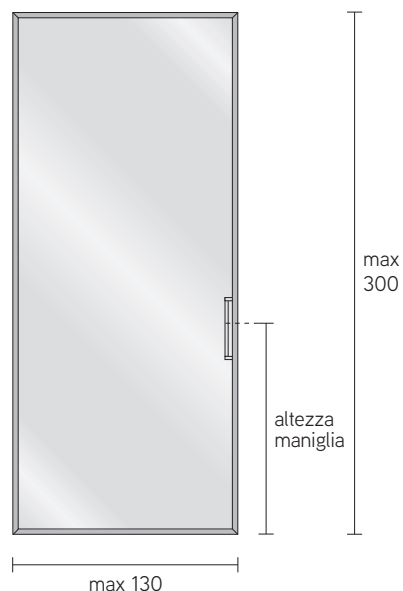

A SCOMPARSA / POCKET DOOR